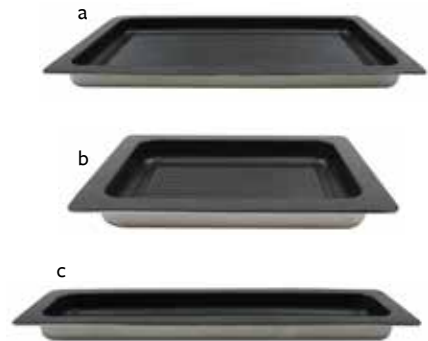

UNIVERSAL ADAPTER BARS

Universal tools that keep your steam table functioning. Adapter Bars support your fractional food pans while in use. Add variety and options to your serving line with TableCraft's Universal Adapter Bars.

Item #	Description	Min Order	Case Pack
a. CWA12	13" Universal Adapter Bar	1 ea	12 ea
b. CWA20	21" Universal Adapter Bar	1 ea	12 ea