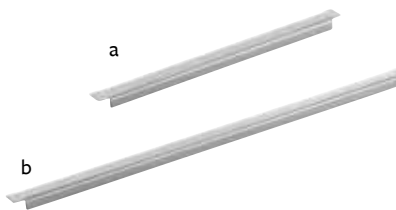

UNIVERSAL ADAPTER BARS

Universal tools that keep your steam table functioning. Adapter Bars support your fractional food pans while in use. Add variety and options to your serving line with TableCraft's Universal Adapter Bars.

Item #	Description	Min Order	Case Pack
a. CWA12	13" Universal Adapter Bar	1 ea	12 ea
b. CWA20	21" Universal Adapter Bar	1 ea	12 ea